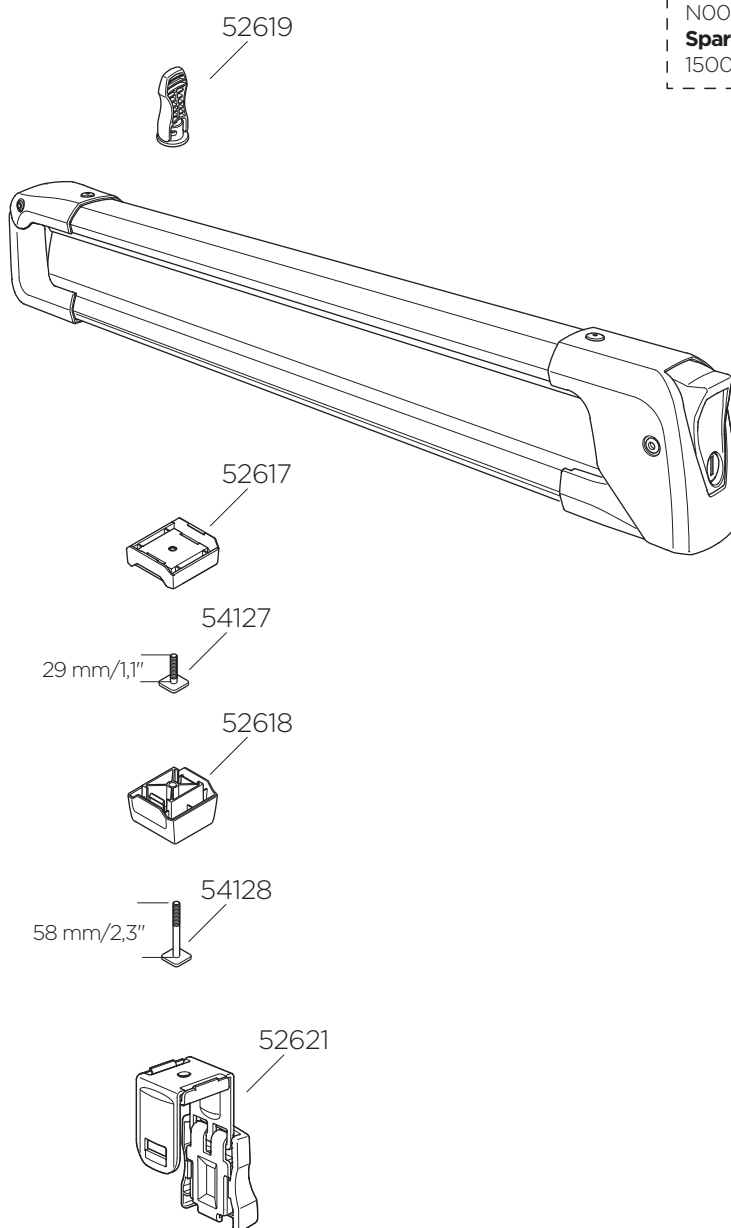

# Thule SnowPack

7322, 7324, 7326

**THULE**  
SWEDEN

Key+Lock  
= N....  
**No**  
N001-N200  
**Sparepart No**  
1500001001 - 1500001200

Key  
**No**  
N001-N200  
**Sparepart No**  
1500002001 - 1500002200

**i**  
Thule WingBar Evo  
54127  
29 mm/1,1"  
54128  
58 mm/2,3"

» PART OF THULE GROUP